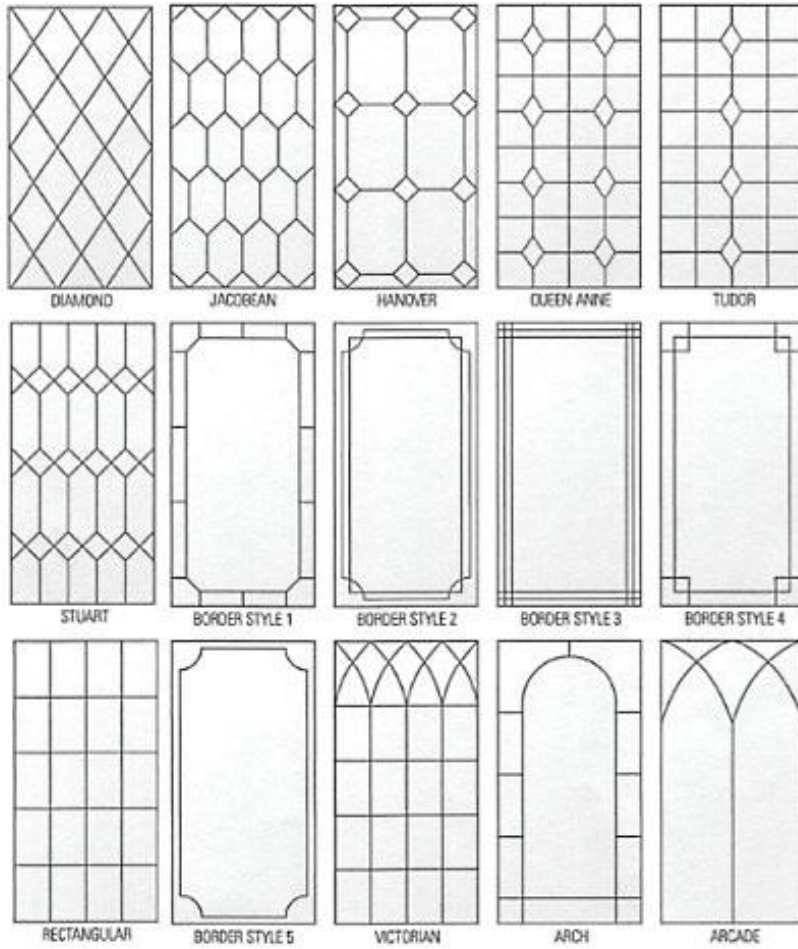

# CLASSIC LEAD DESIGNS

Below are some of the most popular designs.

Select the design that is close to your lead design.

# GEORGIAN BAR DESIGNS

There are two types of Georgian Bar used in the UK:-

Integral bar- these are fitted between the panes of double-glazed units.

Duplex Bar- These are fixed to the inside and outside of the double-glazed unit